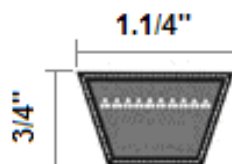

Correias em V – Modelo D

D

REF.		OUTSIDE LENGTH
Inner-length by inch		Outside-length by mm
D	120	3168,00
D	128	3371,20
D	136	3574,40
D	144	3777,60
D	158	4133,20
D	162	4234,80
D	173	4514,20
D	180	4692,00
D	195	5073,00

REF.		OUTSIDE LENGTH
Inner-length by inch		Outside-length by mm
D	210	5454,00
D	240	6216,00
D	270	6978,00
D	300	7740,00
D	330	8502,00
D	360	9264,00
D	390	10026,00
D	420	10788,00